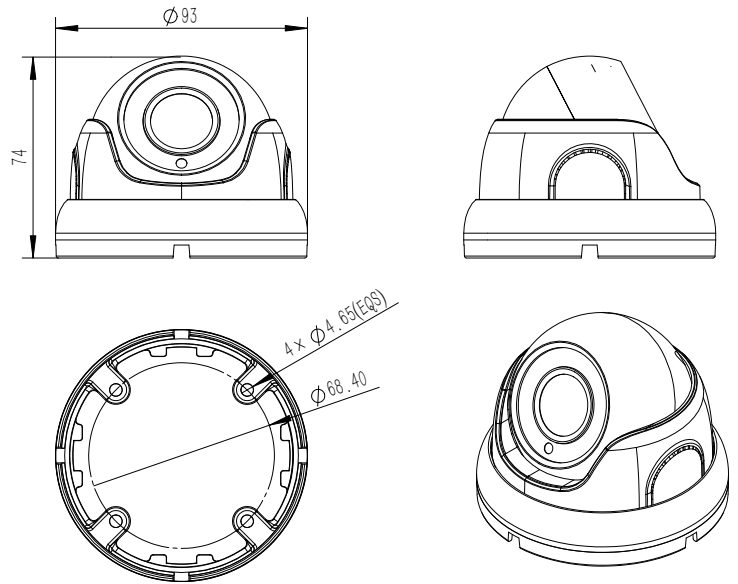

**AVC-TME51F28**  
**5MP EVO SERIES OUTDOOR FIXED TURRET CAMERA**

**5MP EVO SERIES OUTDOOR FIXED TURRET CAMERA**

5MP EVO SERIES OUTDOOR FIXED TURRET CAMERA

**FUNCTIONS**

- 5MP ( 2592 x 1944 ) @ 20fps
- Max. Resolution: 2592 x 1944
- Min. Illumination:  
 Color : 0.03 lux@F2.0, AGC ON;  
 B/W : 0 lux with IR
- Lens: Fixed 2.8mm
- Infrared Distance: 50ft (15m)
- DC12V±10%, 500mA
- NDA A Compliant

**DIMENSIONS**

Unit : inch (mm)

**SPECIFICATIONS**

CAMERA	
Image Sensor	1/3" CMOS Sensor
Image Resolution	5M: 2592 x 1944, 4M: 2560 x 1440, 2M: 1920 x 1080
TV System	PAL/NTSC
Electronic Shutter	Auto
Minimun Illumination	Color : 0.03 lux@F2.0, AGC ON; B/W : 0 lux with IR
Scanning System	Progressive Scan
LENS	
Focus Length	2.8mm
Focus Control	Fixed
Lens Type	Fixed
NIGHT VISION	
IR Cut Filter	YES
Infrared LED	42μ x 1PCS
Infrared Distance	20M
IR Status	AGC auto control
CAMERA FEATURES	
Starlight	N/A
Day/Night	YES/NO
OSD Menu	YES
WDR	DWDR
UTC	YES
Noise Reduction	DNR
Coaxial Audio	N/A
White Balance	AUTO / MANUAL
Gain Control	AUTO
GENERAL	
Housing	Metal
Bracket	NO
Operation Temperature	14°F ~ 140°F (-10°C ~ +60°C RH95% Max)
Storage Temperature	-4 °F ~ 140°F (-20°C ~ +60°C RH95% Max)
IP Grade	IP67
Power Source	DC12V±10%, 500mA
Dimension	φ93 x 74(H)mm
Weight	400g